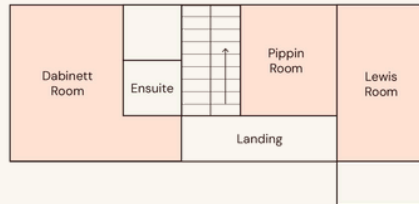

Second Floor