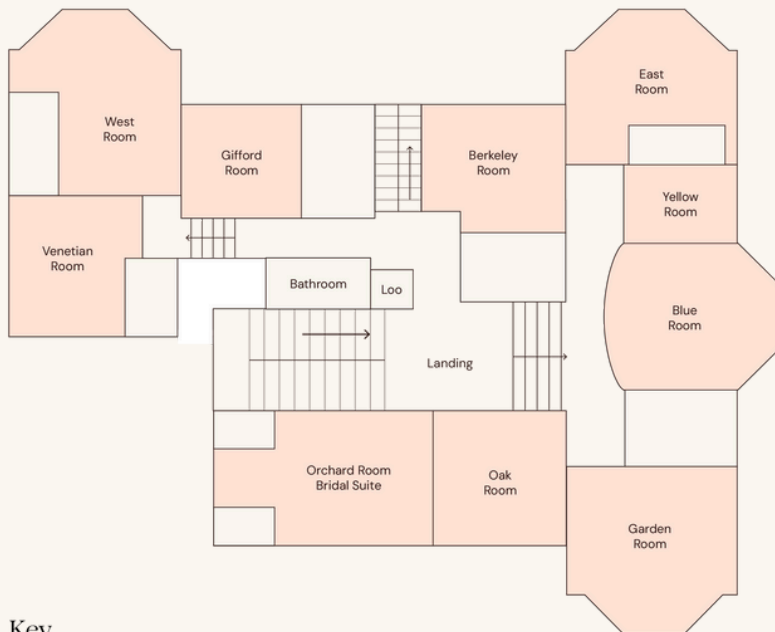

ESTD 1615

PENNARD
HOUSE
Accommodation

Second Floor

First Floor

Key

PENNARD HOUSE

Somerset

Welcome

Within our Grade II listed manor house, there are 13 bedrooms, providing both double and twin accommodation with ensuite, or shared bathrooms.

On the ground floor, you'll find a library, cosy drawing rooms, and the dining room – all yours for your stay.

Blue Room

- Large double room with high bed
 - Ensuite shower and WC
 - Roll top bath in the bedroom
 - Views over the croquet lawn

East Room

- Large twin room with high beds
- Ensuite bathroom with shower
- Views over the croquet lawn

Venetian Room

- Large double room
- Ensuite bathroom with walk in shower

Dabinett Room

- Large double room
- Ensuite bathroom with walk in shower
- Second floor
- Views over the park

Lewis Room

- Double room
- Ensuite bathroom with walk in shower
- Second floor
- Stunning views over the park